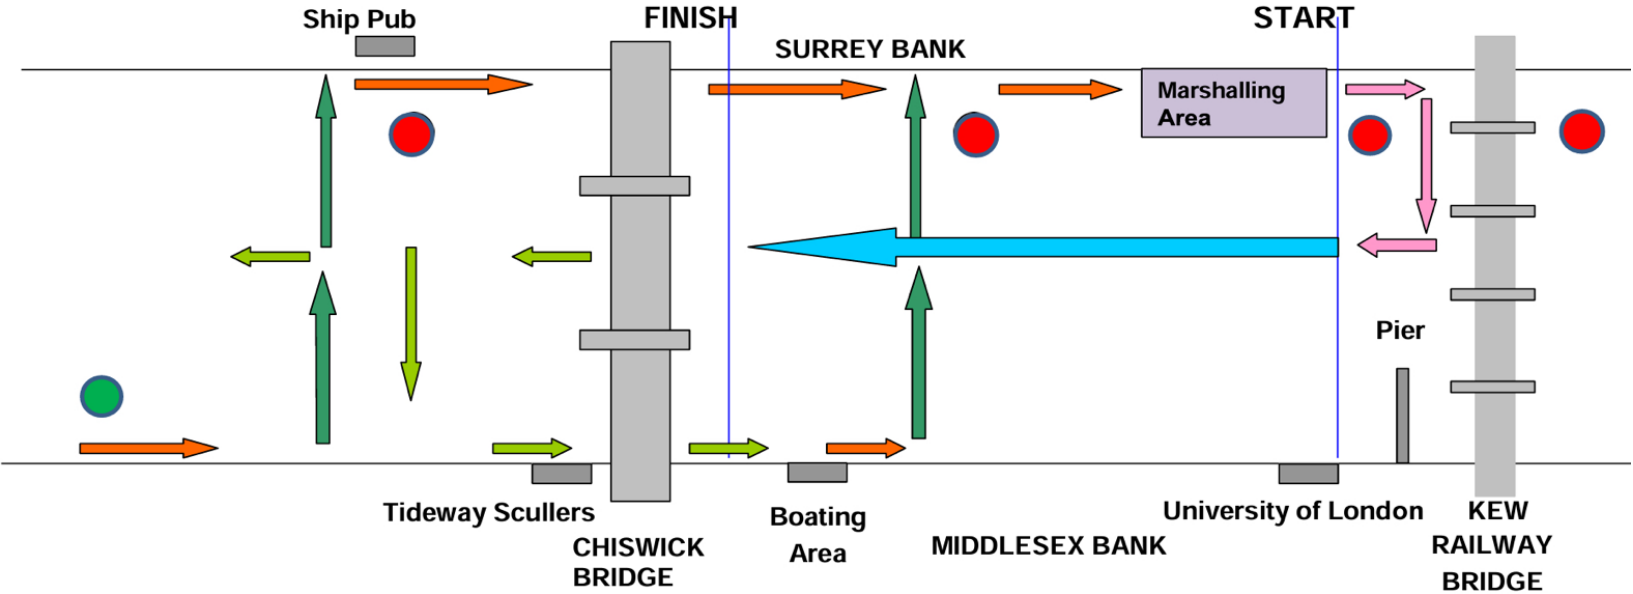

Chiswick Regatta 2024 Ebb Tide

Down-River 04th May – 1230 to 1830 (approx)

- Crews going to the Marshalling Area →
- Crews going to the Start ←
- Crews Racing ←
- Crews returning to Boating Area and Downriver ←

- Crossing Points ↑
- Buoys ● ●